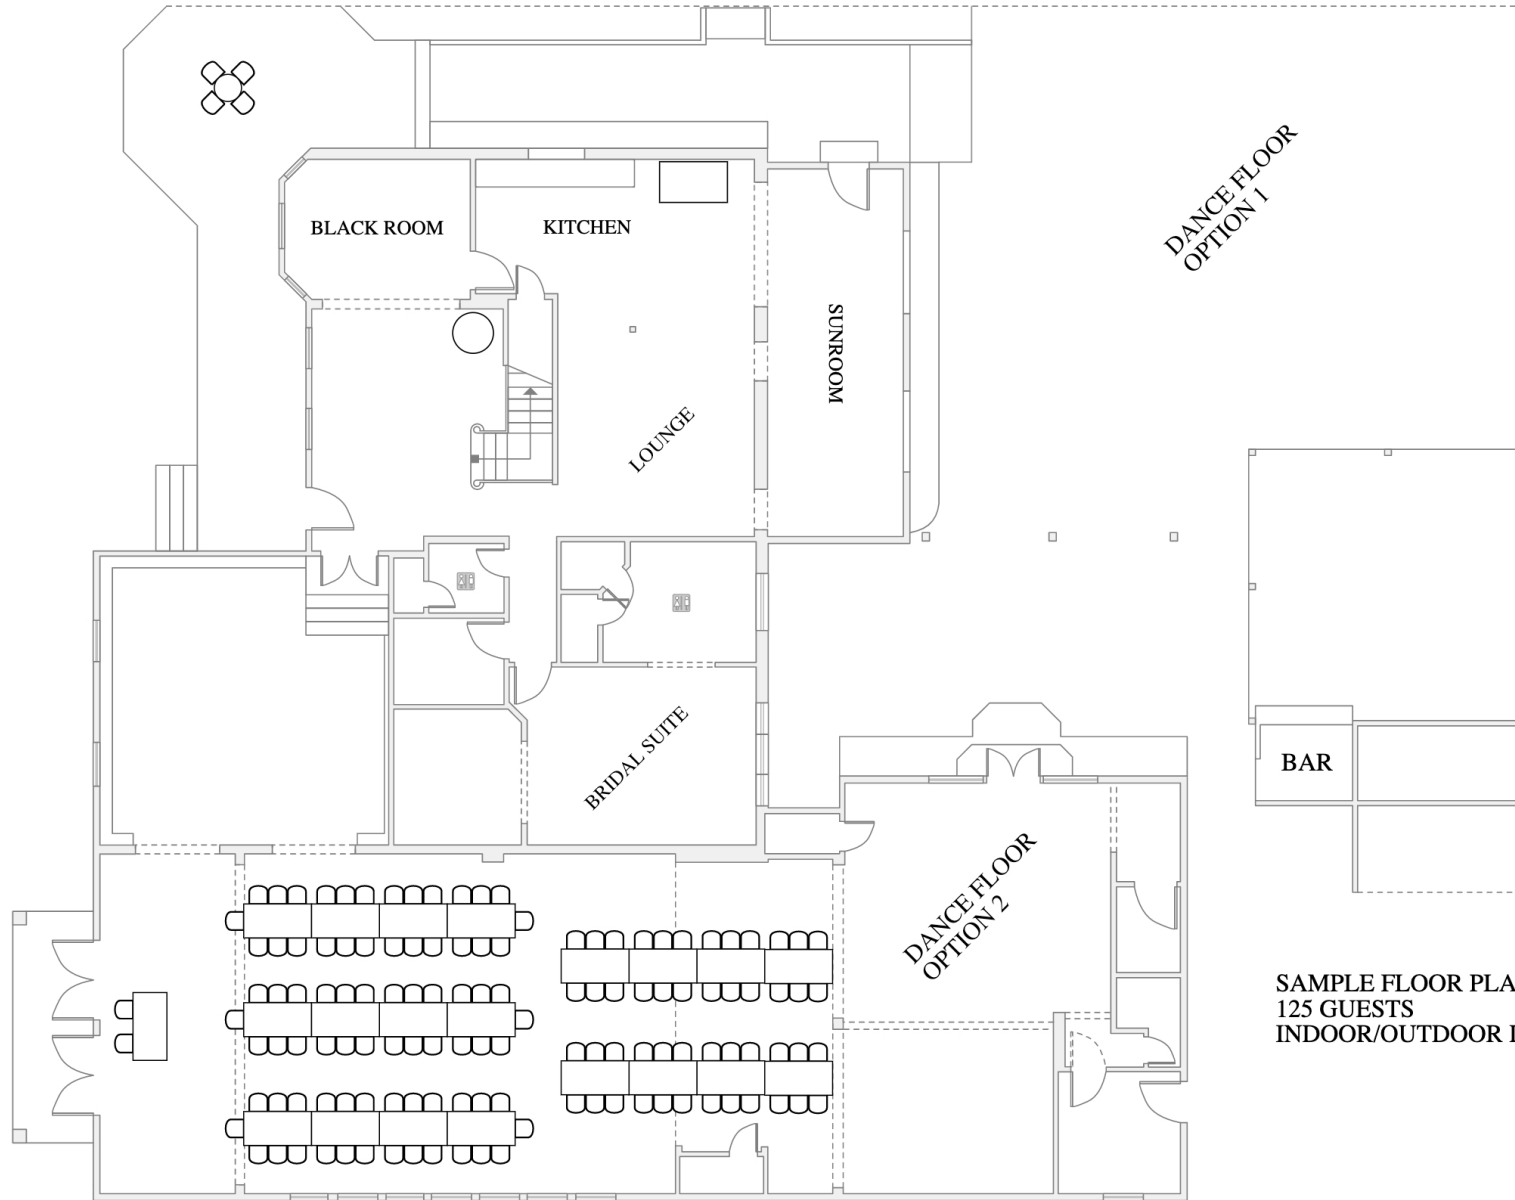

CONES
○
○
○
○
○

SEATING FOR 128

BAR

DANCE FLOOR
OPTION 1

DANCE FLOOR
OPTION 2

SAMPLE FLOOR PLAN
125 GUESTS
INDOOR/OUTDOOR DANCE FLOOR